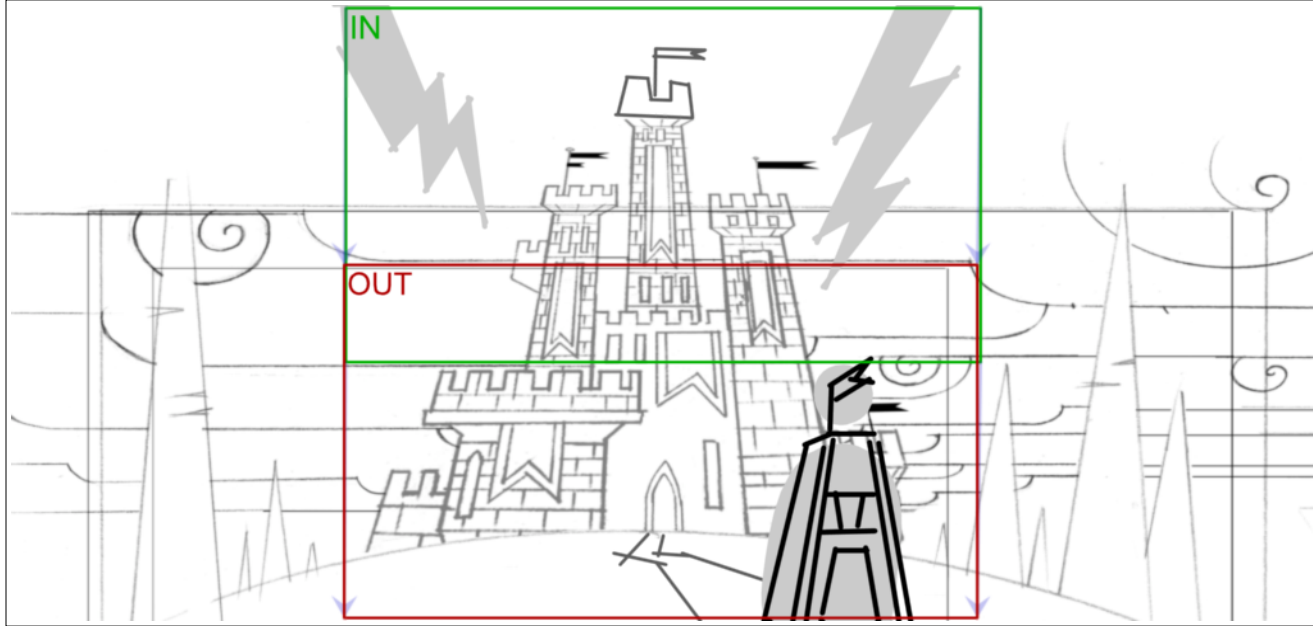

NO PANEL

**Dialogue**

12. XIAO LONG  
this isn't at all how I imagined the end of our quest would be.

Scene	Duration	Panel	Duration
25	03:00	1	02:00

Scene	Duration	Panel	Duration
25	03:00	2	01:00

Scene	Duration	Panel	Duration
26	03:00	1	01:00