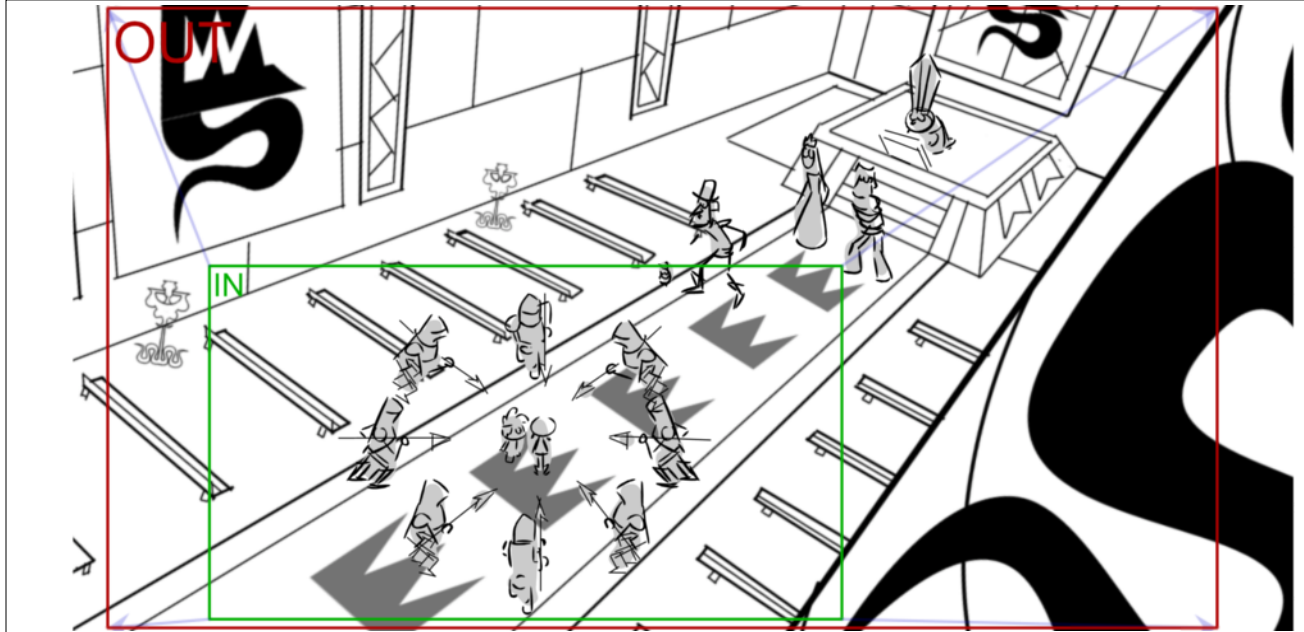

Scene	Duration	Panel	Duration
172	02:00	1	02:00

Scene	Duration	Panel	Duration
173	04:00	1	01:00

Dialogue
129. THE DUKE
Ha ha ha ha ha

Dialogue
129. THE DUKE
Ha ha ha ha ha