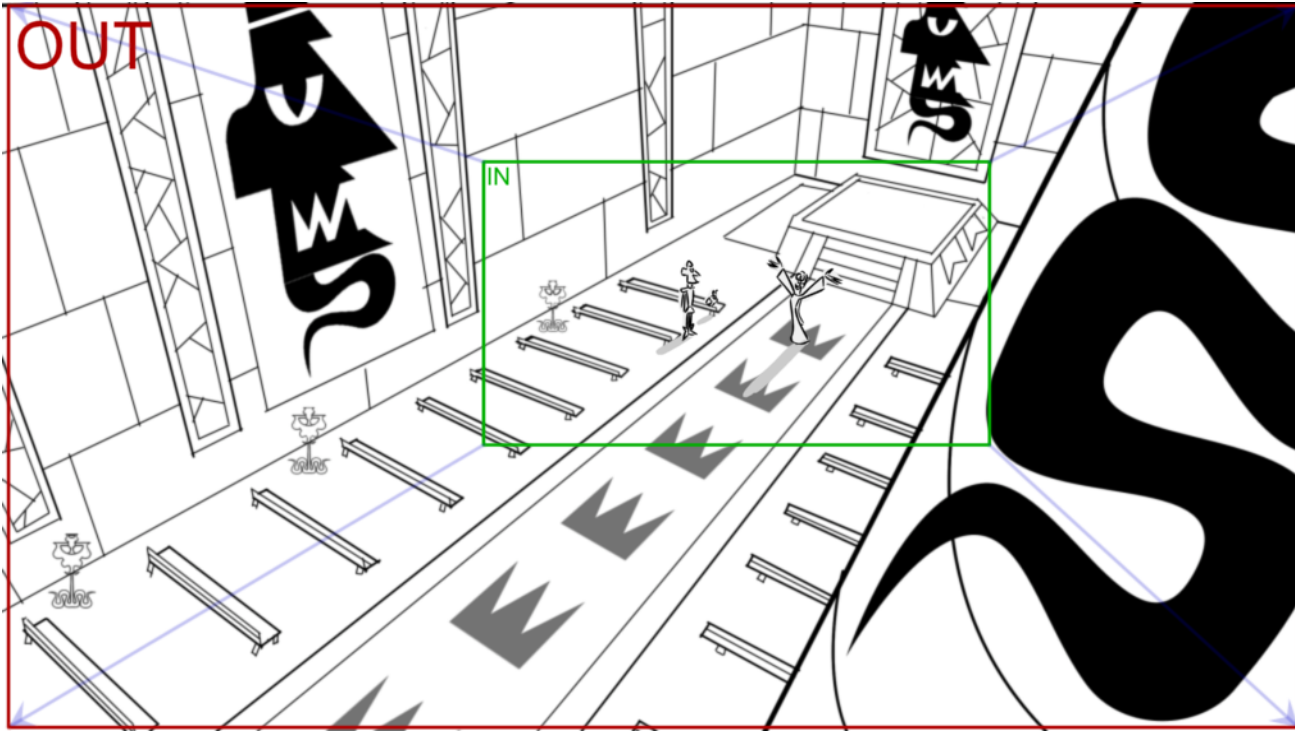

Scene	Duration	Panel	Duration
61	03:00	3	01:00

**Dialogue**

46. LUKERINA  
Very well,

Scene	Duration	Panel	Duration
62	03:00	1	01:00

Scene	Duration	Panel	Duration
62	03:00	2	02:00

NO PANEL

**Dialogue**  
46. LUKERINA  
I want a GRAND wedding!!