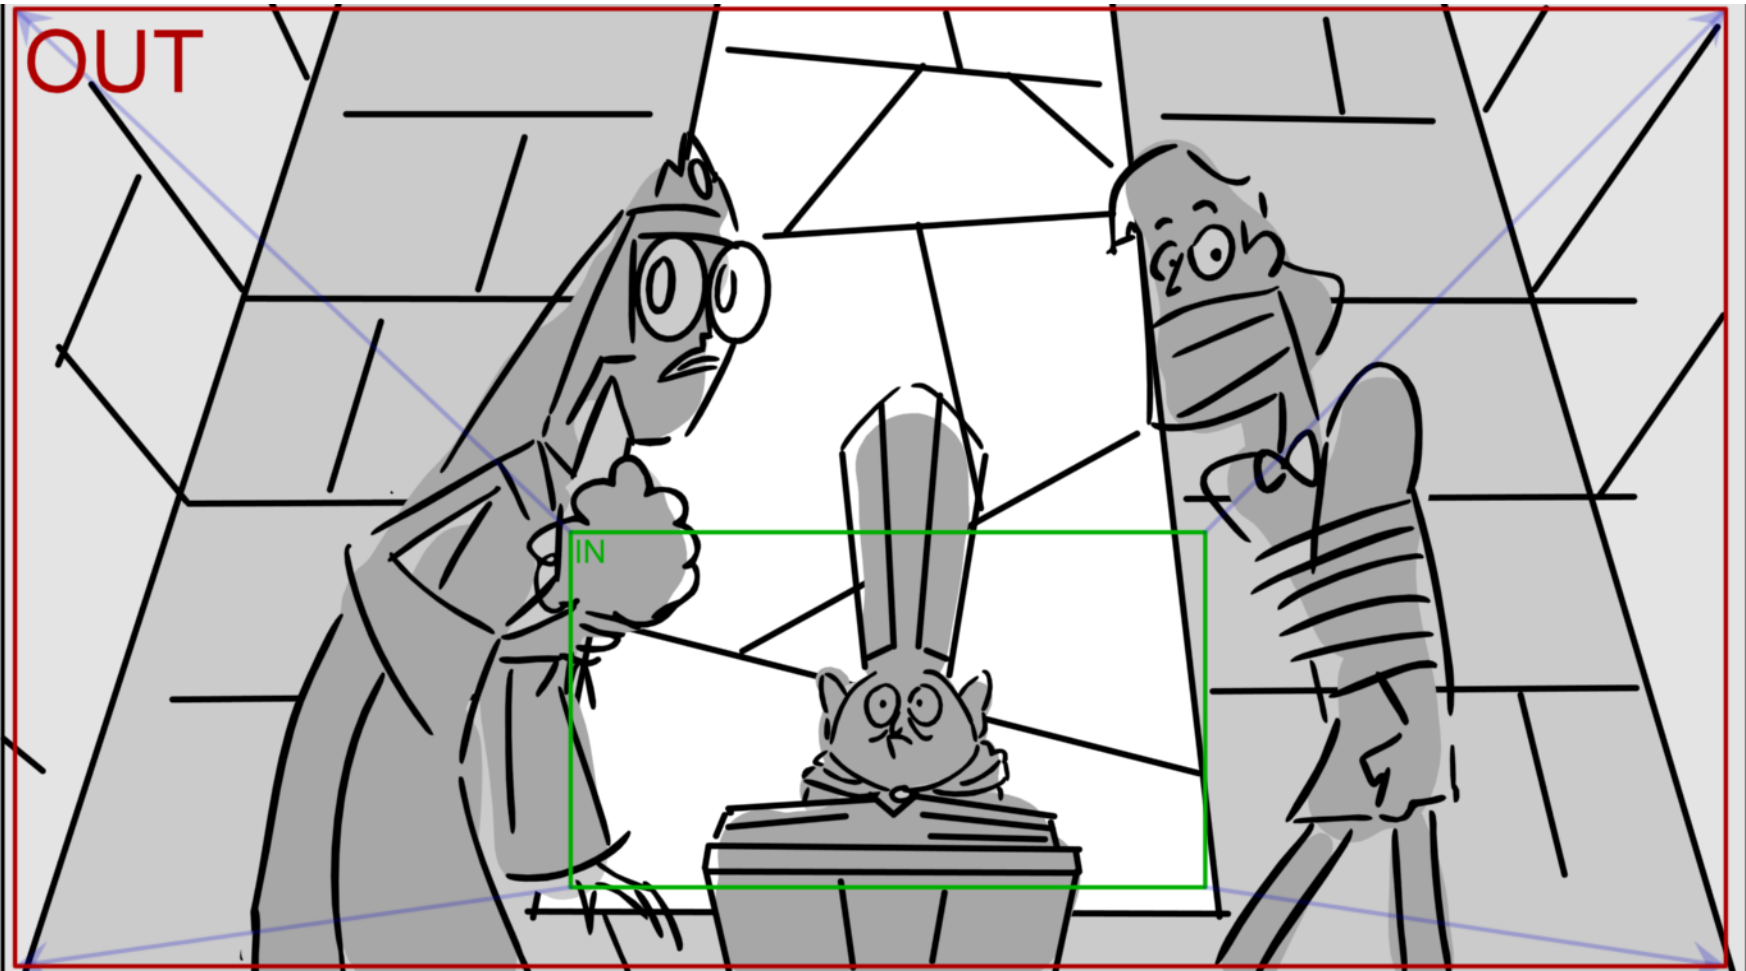

Scene	Duration	Panel	Duration
166	04:00	3	02:00