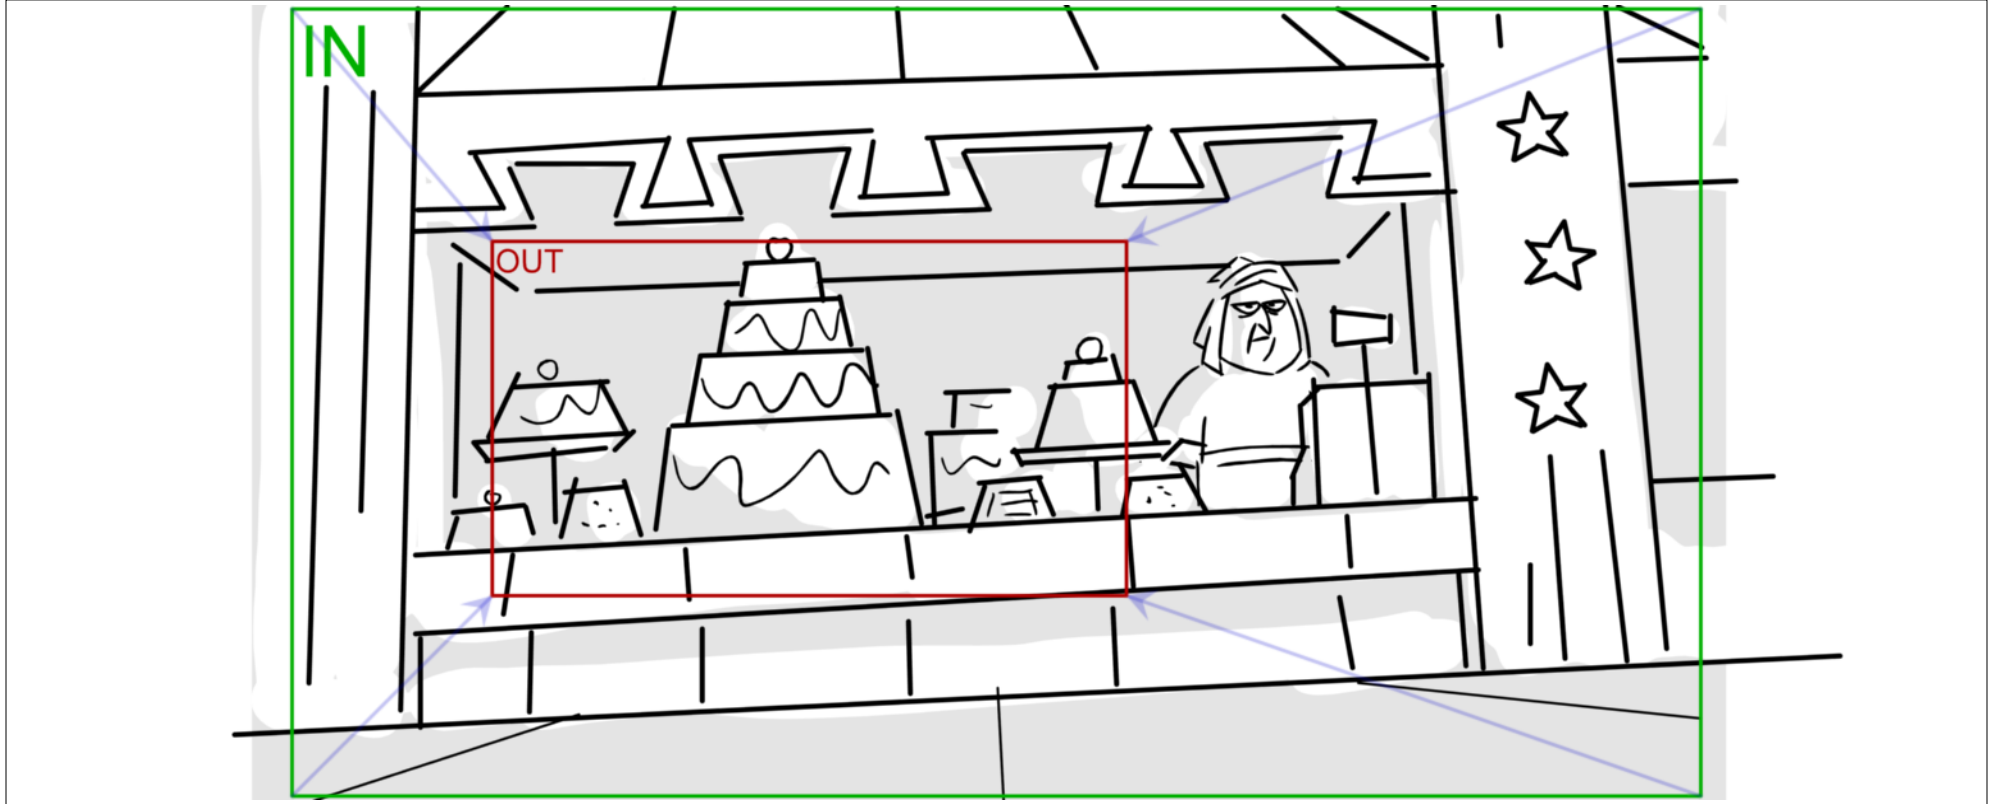

Scene	Duration	Panel	Duration
105	02:00	1	01:00

Scene	Duration	Panel	Duration
105	02:00	2	01:00

NO PANEL

Dialogue  
oh!

Scene	Duration	Panel	Duration
106	02:00	1	02:00

Scene	Duration	Panel	Duration
107	01:00	1	01:00