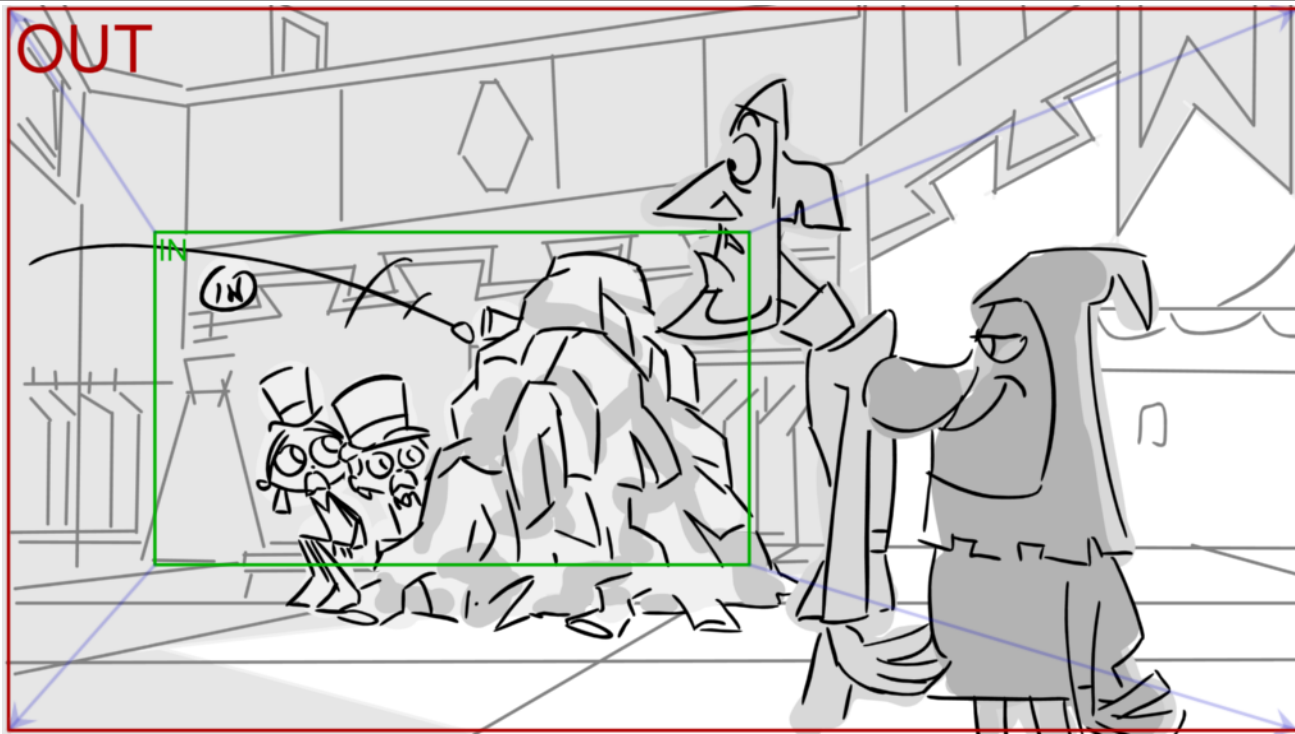

Scene	Duration	Panel	Duration
111	06:00	4	02:00

Scene	Duration	Panel	Duration
111	06:00	5	01:00

Dialogue

PICK UP RODDY
and this one...and this one... and this one too!