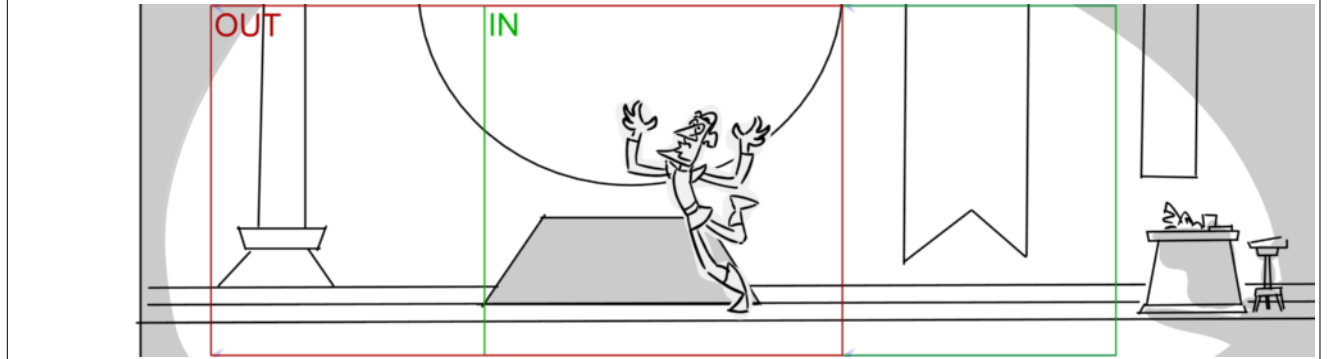

Scene	Duration	Panel	Duration
23	07:00	4	01:00

Dialogue
11. THE DUKE
it was a good idea

Scene	Duration	Panel	Duration
23	07:00	5	01:00

Scene	Duration	Panel	Duration
23	07:00	6	01:00

Dialogue
11. THE DUKE
to buy it!