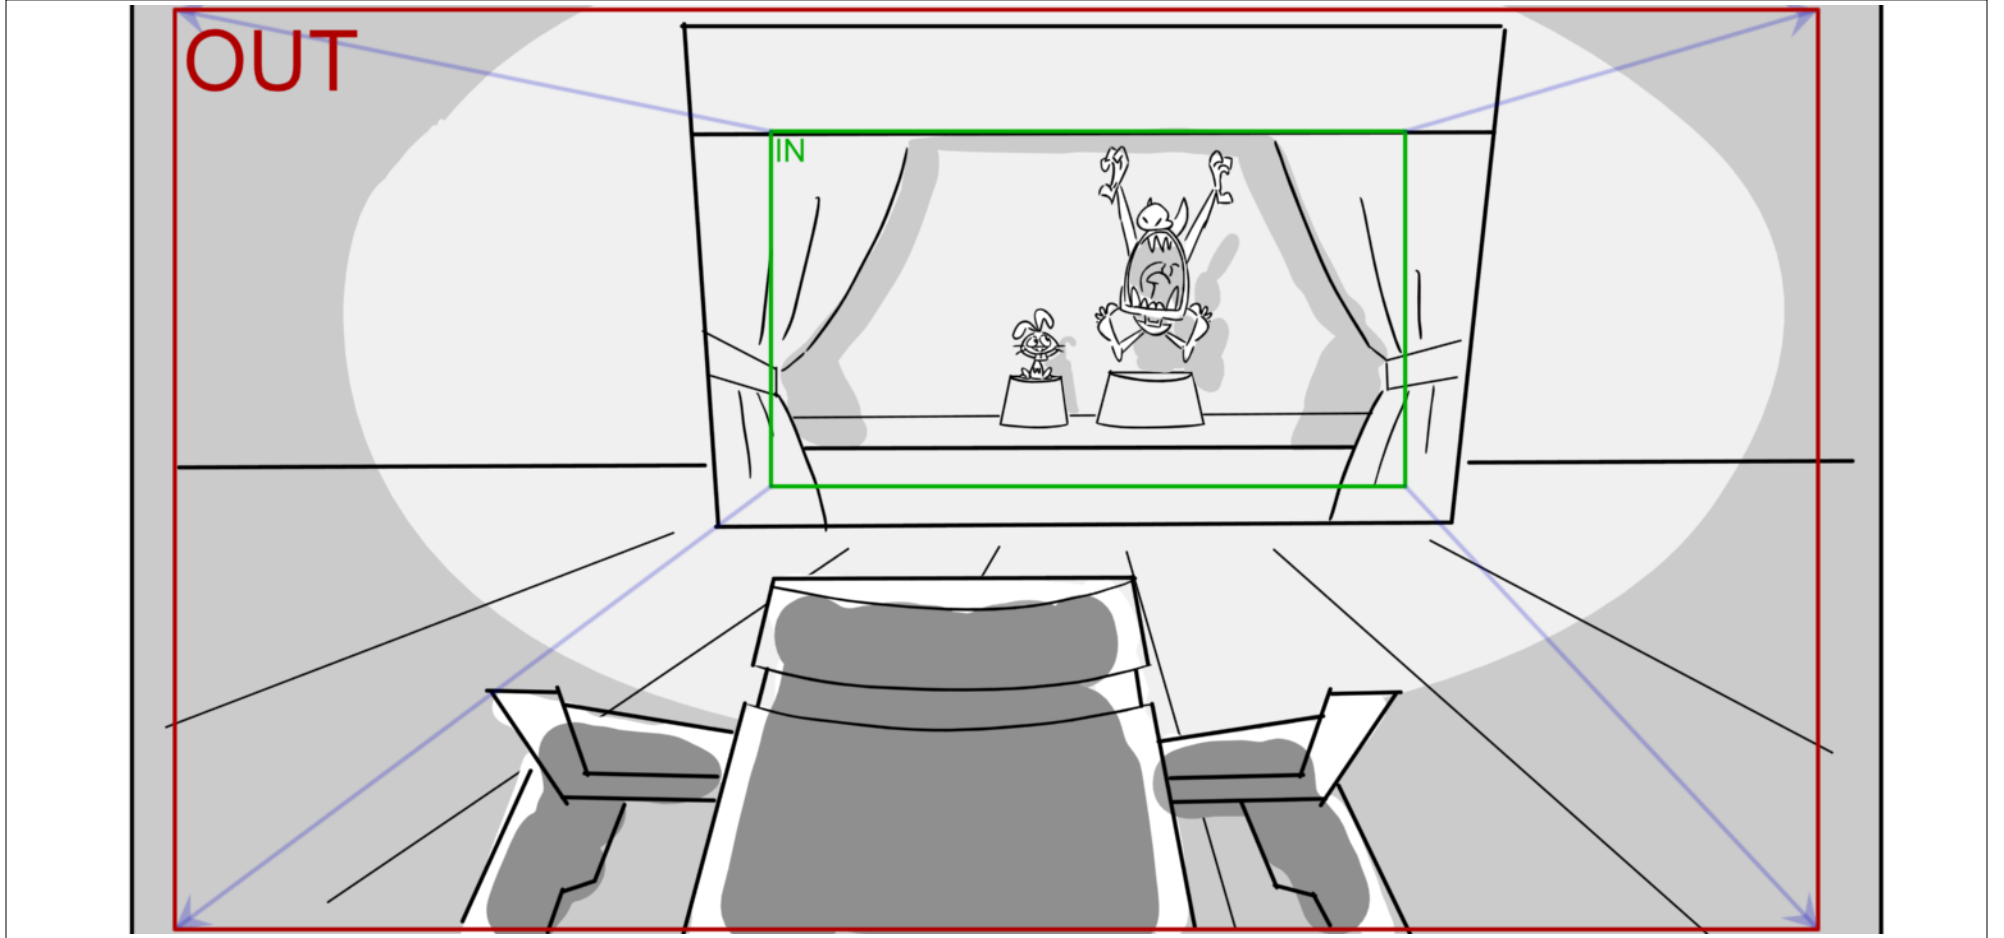

Scene	Duration	Panel	Duration
69	10:00	7	01:00

Scene	Duration	Panel	Duration
69	10:00	8	01:00

NO PANEL

Scene	Duration	Panel	Duration
69	10:00	9	01:00

Scene	Duration	Panel	Duration
69	10:00	10	01:00

Scene	Duration	Panel	Duration
70	02:00	1	01:00