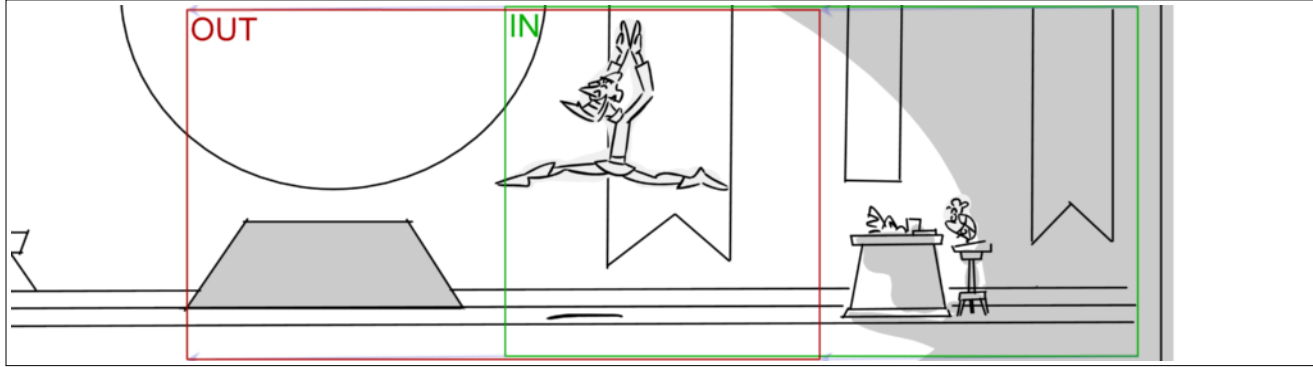

Scene	Duration	Panel	Duration
23	07:00	3	01:00

Dialogue
11. THE DUKE
I told you

Scene	Duration	Panel	Duration
23	07:00	4	01:00