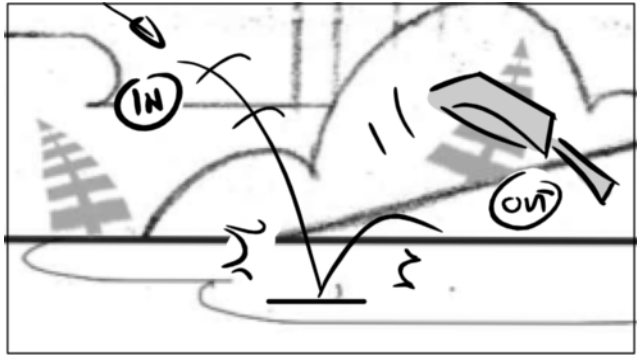

Scene	Duration	Panel	Duration
39	03:00	1	01:00

Scene	Duration	Panel	Duration
39	03:00	2	01:00

Scene	Duration	Panel	Duration
39	03:00	3	01:00

Dialogue

SFX: CLANG!!!

Scene	Duration	Panel	Duration
40	02:00	1	01:00