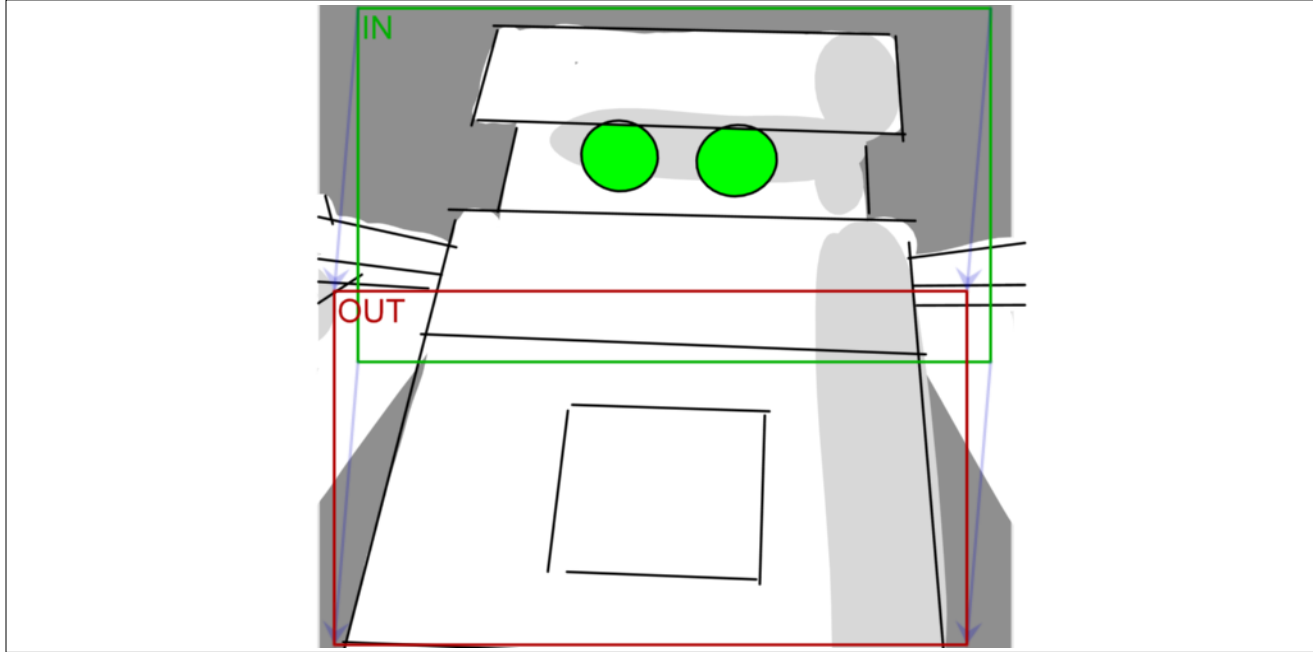

Scene	Duration	Panel	Duration
54	02:00	2	01:00

NO PANEL

Dialogue
PICK UP
It's a nightmare

Scene	Duration	Panel	Duration
55	03:00	1	02:00

Dialogue
21. ULTIMATOR
Ultimator, at your service!

Scene	Duration	Panel	Duration
55	03:00	2	01:00