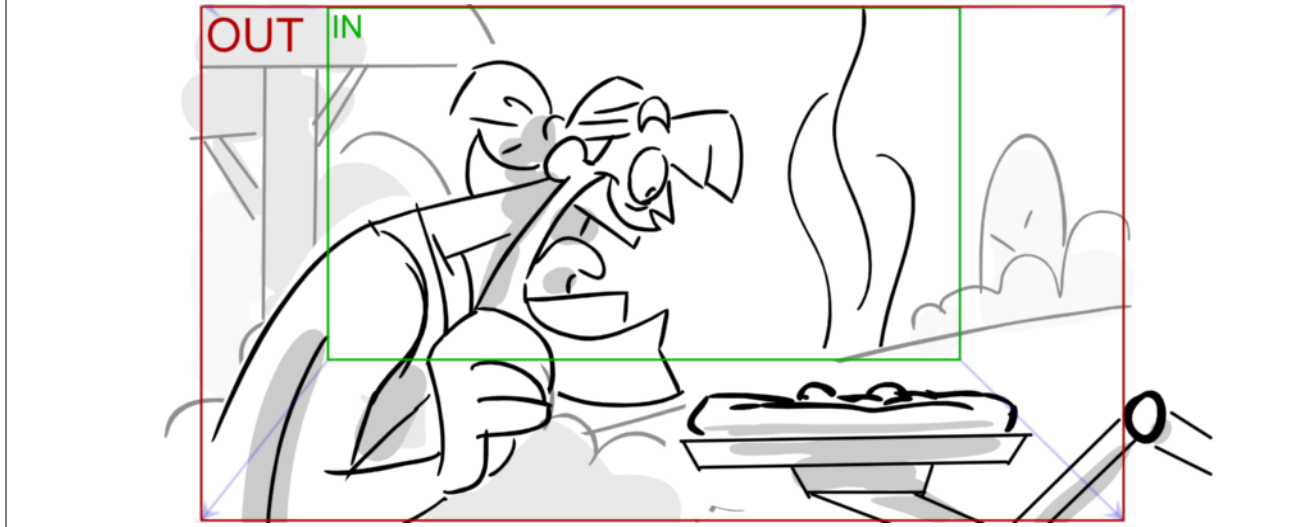

NO PANEL

Scene	Duration	Panel	Duration
64	05:00	2	02:00

Dialogue
 PICK UP RODDY
 Haaa!

Scene	Duration	Panel	Duration
64	05:00	3	01:00

Dialogue
 PICK UP RODDY
 Yummi!

Scene	Duration	Panel	Duration
64	05:00	4	01:00