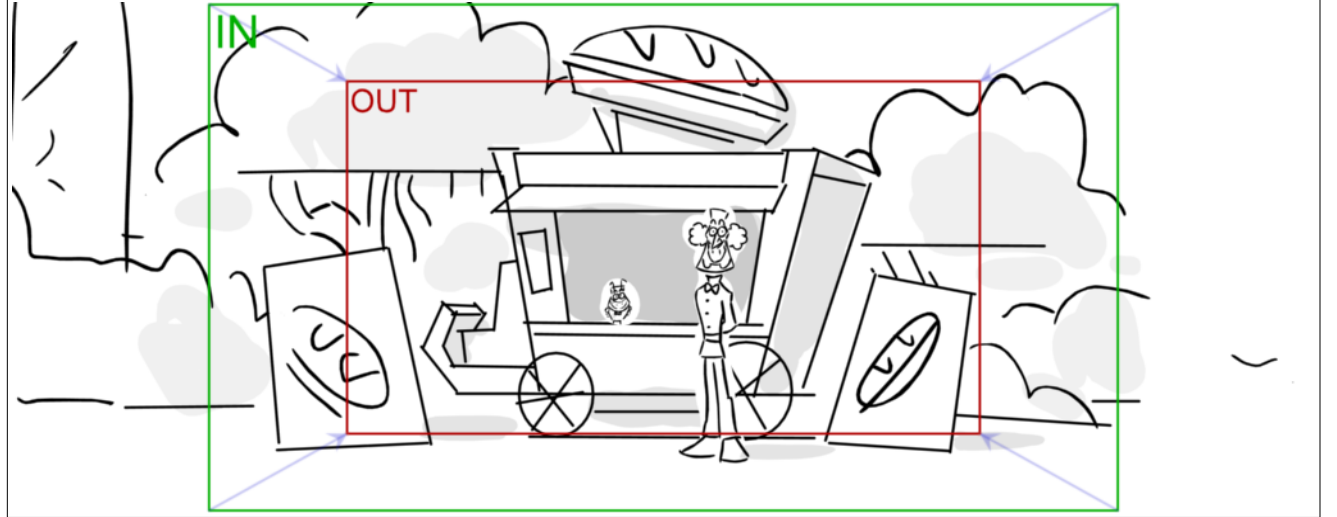

Dialogue

83. RODDY
Oh

Scene	Duration	Panel	Duration
161	02:00	1	01:00

Dialogue
83. RODDY
perfect!

Scene	Duration	Panel	Duration
161	02:00	2	01:00

Scene	Duration	Panel	Duration
162	02:00	1	01:00

Dialogue
83. RODDY
the ice cream man!